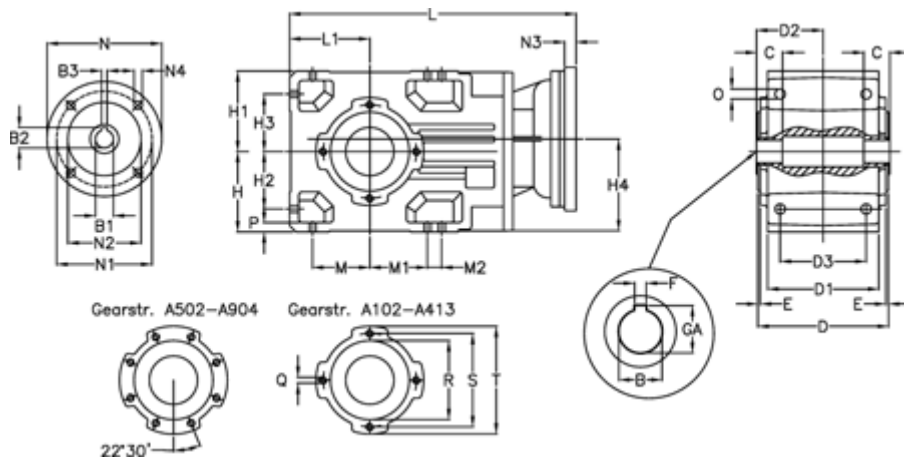

Article number: 296003502043245
 Description: Bevel helical gearbox
 A352UH40-20,4-P112B5

Measures

B = 40	D3 = 135	H3 = 73.0	N1 = 215	S = 130
B1 = 28	Description = A352 UH40-xx P112 B5	H4 = 114.0	N2 = 180	T = 150
B2 = 31.3	E = 3.5	L = 389.0	N3 = 5	
B3 = 8	F = 12	L1 = 100	N4 = M12x16	
C = 70	GA = 43.3	M = 73.0	O = 12.0	
D = 173	H = 100	M1 = 73.0	P = 11	
D1 = 166	H1 = 100	M2 = 11	Q = M10x17	
D2 = 88.5	H2 = 73.0	N = 250	R = 110	